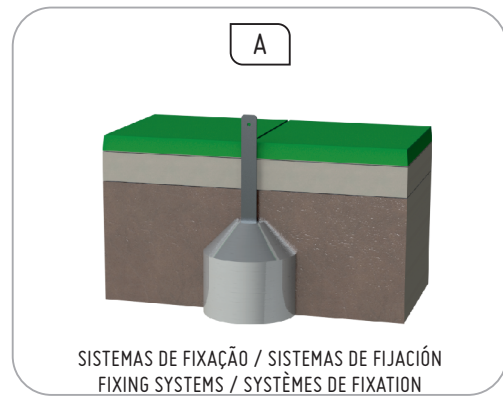

Panels

HDPE: High density polyethylene mono or two color. Being a polymer is characterized by its resistance to chemicals and corrosion. Due to its elasticity and lightness, it offers high impact resistance and is very difficult to break. The non-slip surface provides safety for children and its synthetic base prevents the growth of bacteria and fungi. It does not require any maintenance;

Metal parts

Fixation System:

Type A - Standard fixing system composed of metal base embedded in the ground and cast with concrete;

Screws and accessories

Screws: Zinc-plated steel or optionally AISI 304 stainless steel;

Capsules: PP polypropylene plastic;

Fun

While having fun, children acquire immense abilities, from physical abilities to social interactions.

Socializing

Socialization and imagination are necessary throughout the game. All this creates a relationship between children and awakens the sense of coexistence and solidarity.

Play

Develops patience, sharing and sporting spirit.