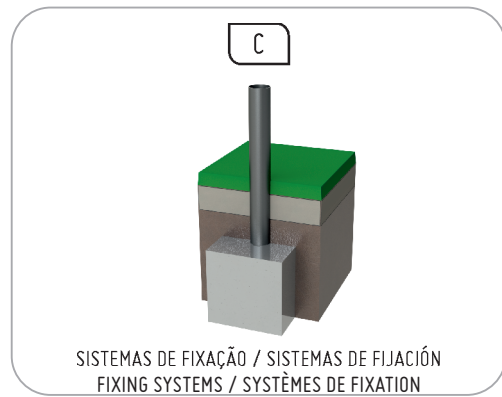

Panels

HDPE: High density polyethylene mono or two color. Being a polymer is characterized by its resistance to chemicals and corrosion. Due to its elasticity and lightness, it offers high impact resistance and is very difficult to break. The non-slip surface provides safety for children and its synthetic base prevents the growth of bacteria and fungi. It does not require any maintenance;

Metal parts

Pipes: Stainless steel AISI 304 Ø40mm;

Fixation System:

Type C – Standard composed of plumbing applied directly to the ground and cast with concrete;

Screws and accessories

Screws: Zinc-plated steel or optionally AISI 304 stainless steel;

Capsules: PP polypropylene plastic;

FUNÇÕES LÚDICAS/ FUNCIONES LÚDICAS / RECREATIONAL FUNCTIONS / FONCTIONS RÉCRÉATIVES

Fun

While having fun, children acquire immense abilities, from physical abilities to social interactions.

Socializing

Socialization and imagination are necessary throughout the game. All this creates a relationship between children and awakens the sense of coexistence and solidarity.

Play

Develops patience, sharing and sporting spirit.