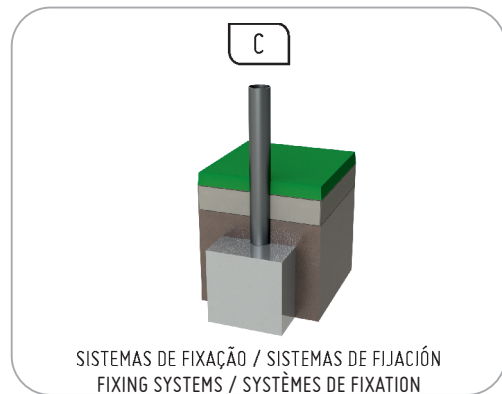

Panels

HDPE: High density polyethylene mono or two color. Being a polymer is characterized by its resistance to chemicals and corrosion. Due to its elasticity and lightness, it offers high impact resistance and is very difficult to break. The non-slip surface provides safety for children and its synthetic base prevents the growth of bacteria and fungi. It does not require any maintenance;

Metal parts

Pipes: Stainless steel AISI 304 Ø40mm;

Fixation System:

Type C – Standard composed of plumbing applied directly to the ground and cast with concrete;

Screws and accessories

Screws: Zinc-plated steel or optionally AISI 304 stainless steel;

Capsules: PP polypropylene plastic;

Fun

While having fun, children acquire immense abilities, from physical abilities to social interactions.

Socializing

Socialization and imagination are necessary throughout the game. All this creates a relationship between children and awakens the sense of coexistence and solidarity.

Play

Develops patience, sharing and sporting spirit.