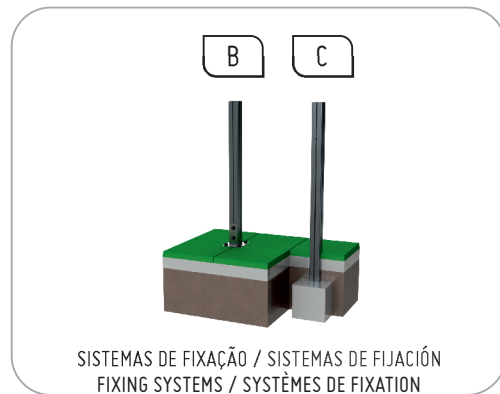

Metal Pieces

Fixation System:

Type B – Standard consisting of metal base bolted to the ground with metal bushings;

Type C – Standard composed of plumbing applied directly to the ground and cast with concrete;

Screws and accessories

Screws: Zinc-plated steel or optionally AISI 304 stainless steel;

Capsules: PP polypropylene plastic;

FUNÇÕES LÚDICAS/ FUNCIONES LÚDICAS / RECREATIONAL FUNCTIONS / FONCTIONS RÉCRÉATIVES